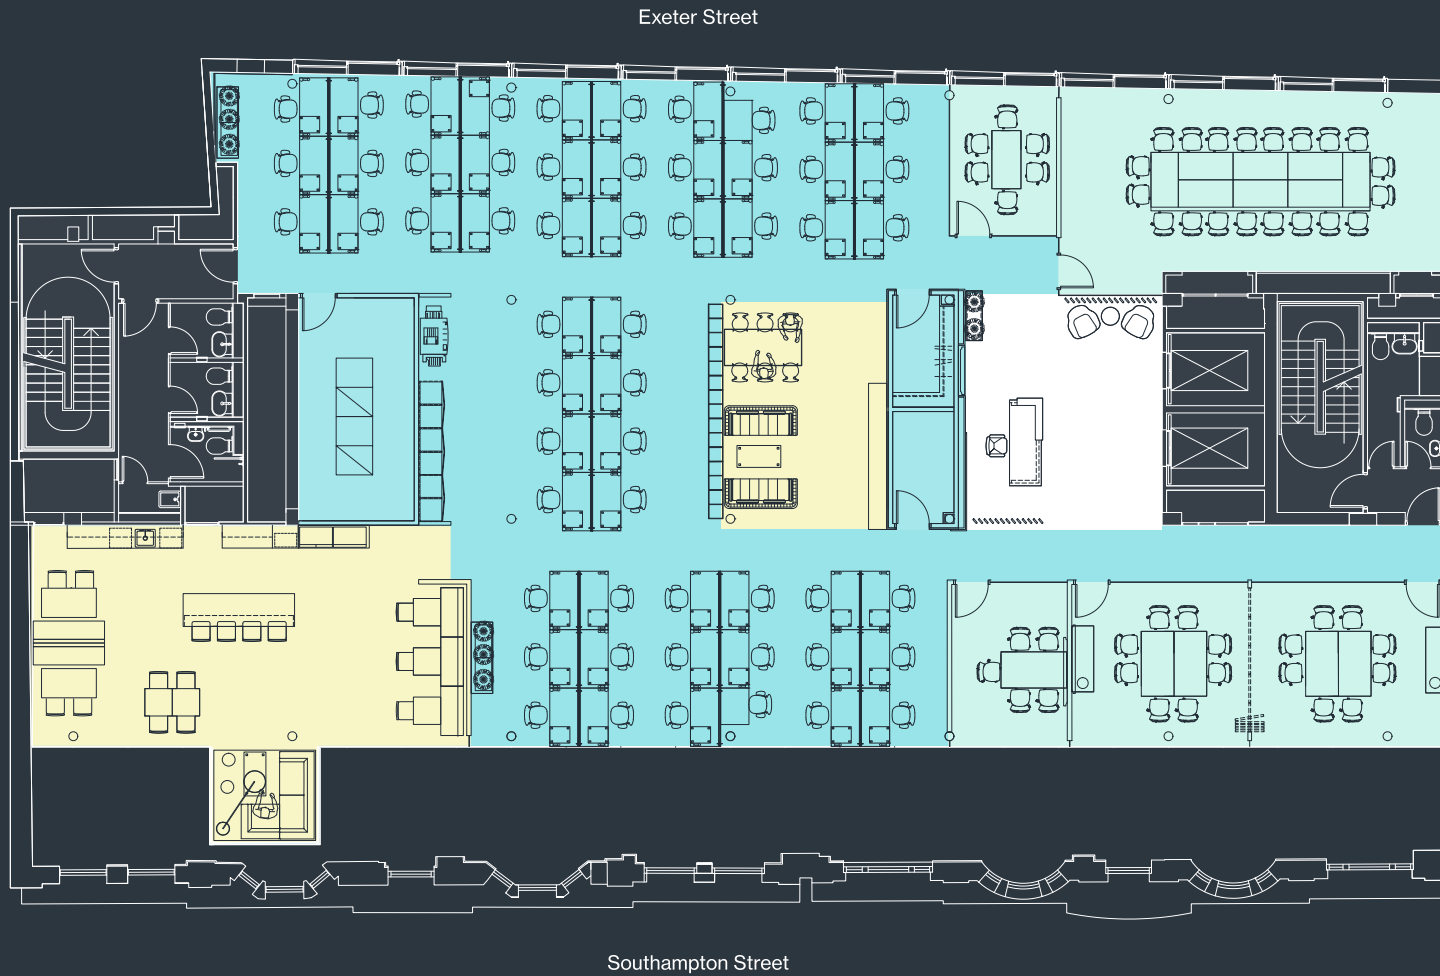

DAVIDSON BUILDING

5 Southampton Street
Covent Garden WC2

3RD FLOOR

6,388 SQ FT / 593.5 SQ M

North

For indicative purposes only. Not to scale.